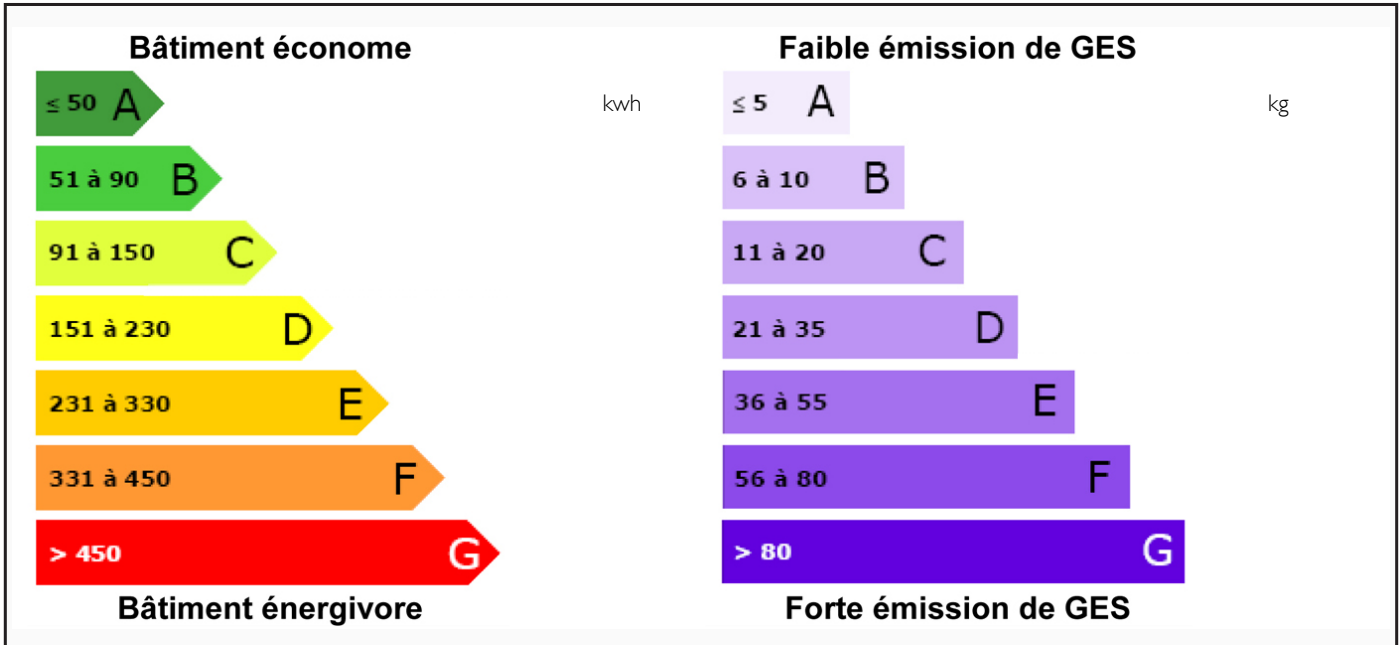

TOWN

DEPARTMENT

LOCATION

TYPE

CONDITION

FEATURES , ,

*Price based on current exchange rate which is subject to change

ENERGY-DPE