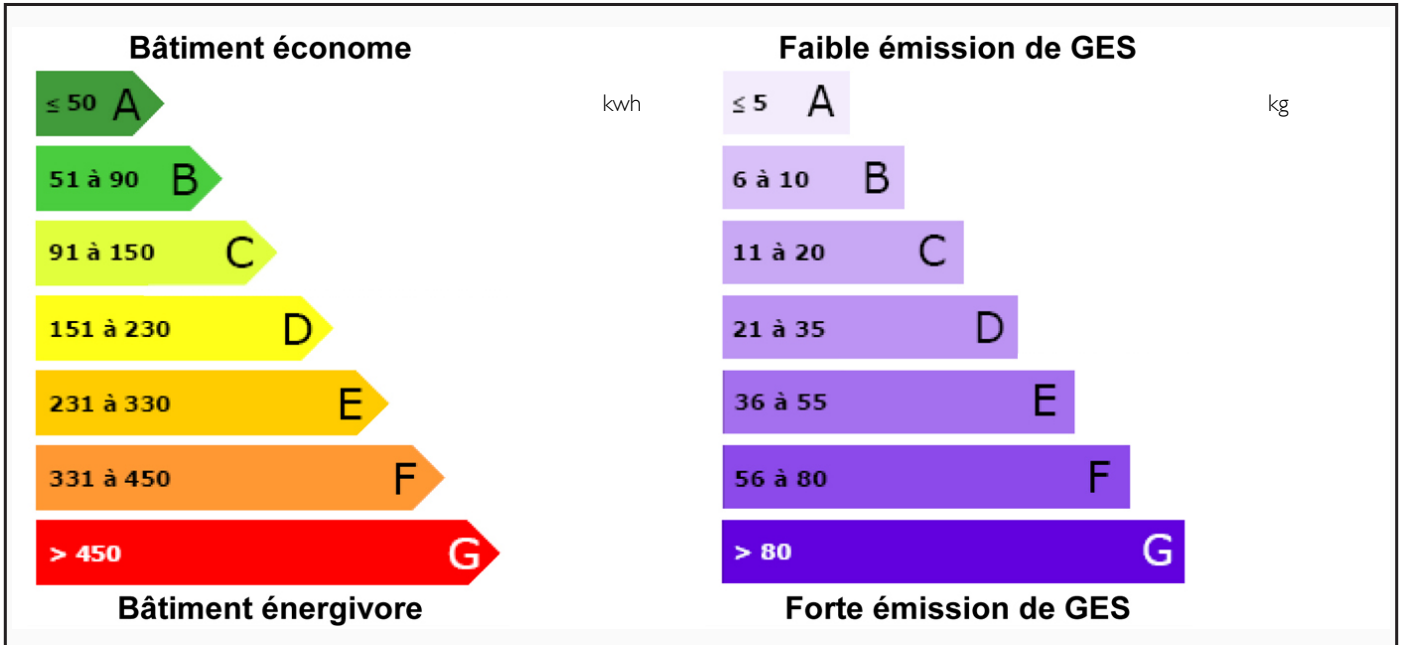

TOWN

DEPARTMENT

LOCATION

TYPE

CONDITION

FEATURES , ,

*Price based on current exchange rate which is subject to change

ENERGY-DPE