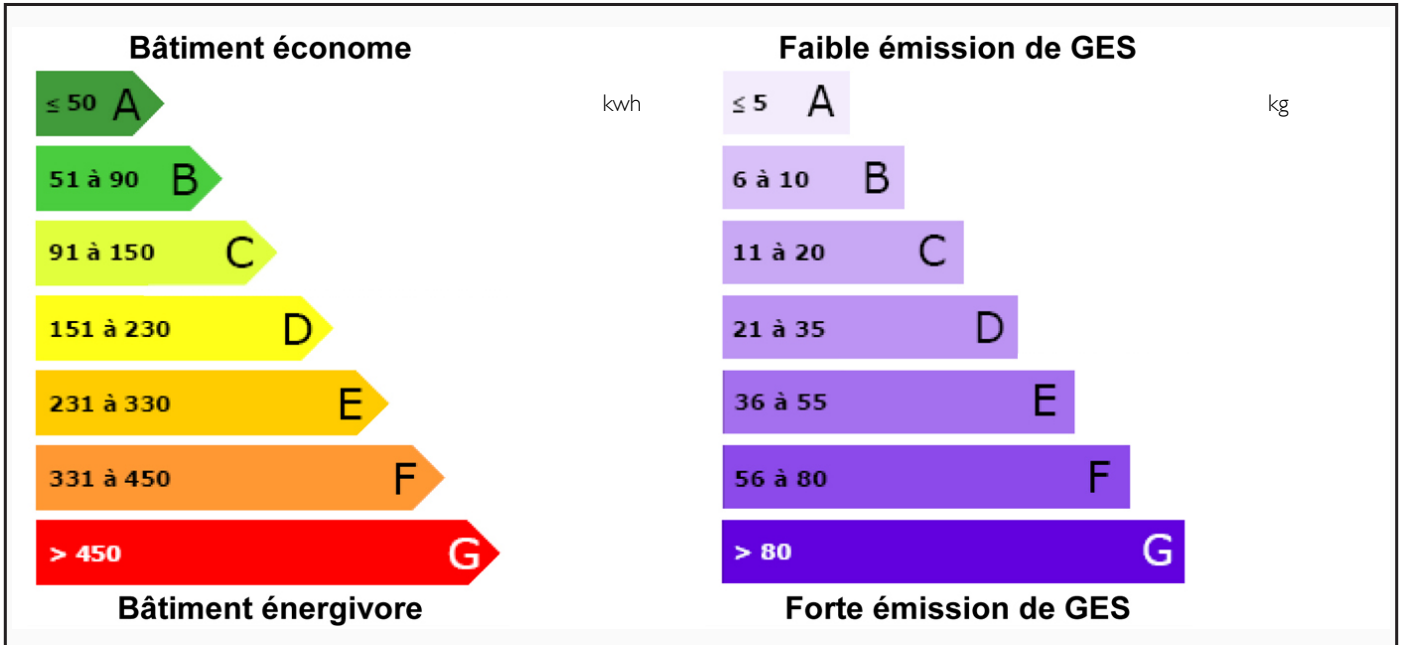

TOWN

DEPARTMENT

LOCATION

TYPE

CONDITION

FEATURES , ,

*Price based on current exchange rate which is subject to change

ENERGY-DPE